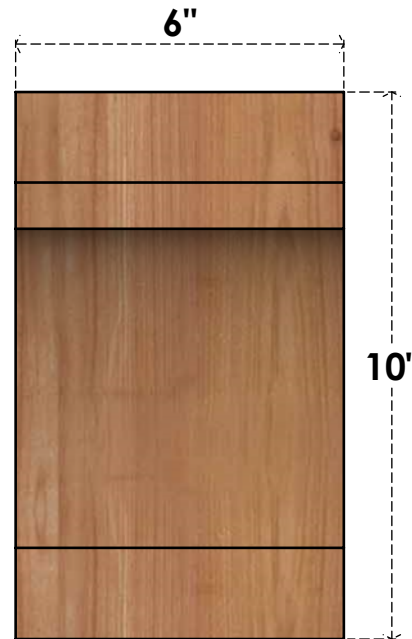

BRC06X06X10MRC00RWR

6"W X 6"D X 10"H MERCED ROUGH SAWN BRACE, WESTERN RED CEDAR

SIDE

FRONT

EKENA MILLWORK
 2300 WEST MAIN ST.
 CLARKSVILLE, TX 75426
 TOLL FREE: 866-607-0453
 WWW.EKENAMILLWORK.COM

NOTES

1. INSTALLATION TO BE COMPLETED IN ACCORDANCE WITH MANUFACTURER'S SPECIFICATIONS.
2. DRAWING MAY NOT BE TO SCALE
3. THIS DRAWING IS INTENDED FOR DESIGN AND PLANNING PURPOSES ONLY.
4. ALL INFORMATION CONTAINED HEREIN WAS CURRENT AT THE TIME OF DEVELOPMENT BUT MUST BE REVIEWED AND APPROVED BY THE PRODUCT MANUFACTURER TO BE CONSIDERED ACCURATE.
5. PRODUCTS ARE NOT KILN DRIED. THIS ITEM IS UNIQUE AND WILL CONTAIN THE NATURAL VARIATIONS THAT THE WOOD SPECIES OFFERS. THIS MAY RESULT IN VARIATIONS UP TO 1/4"