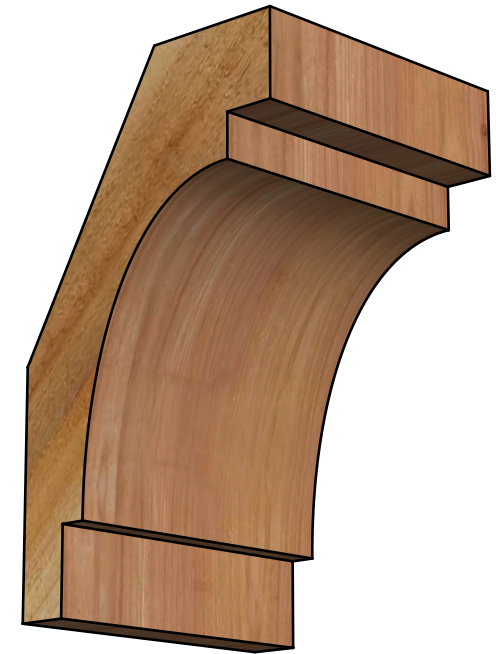

BRC06X06X10MRC00RWR

6"W X 6"D X 10"H MERCED ROUGH SAWN BRACE, WESTERN RED CEDAR

SIDE

FRONT

EKENA MILLWORK
 2300 WEST MAIN ST.
 CLARKSVILLE, TX 75426
 TOLL FREE: 866-607-0453
 WWW.EKENAMILLWORK.COM

NOTES

1. INSTALLATION TO BE COMPLETED IN ACCORDANCE WITH MANUFACTURER'S SPECIFICATIONS.
2. DRAWING MAY NOT BE TO SCALE
3. THIS DRAWING IS INTENDED FOR DESIGN AND PLANNING PURPOSES ONLY.
4. ALL INFORMATION CONTAINED HEREIN WAS CURRENT AT THE TIME OF DEVELOPMENT BUT MUST BE REVIEWED AND APPROVED BY THE PRODUCT MANUFACTURER TO BE CONSIDERED ACCURATE.
5. PRODUCTS ARE NOT KILN DRIED. THIS ITEM IS UNIQUE AND WILL CONTAIN THE NATURAL VARIATIONS THAT THE WOOD SPECIES OFFERS. THIS MAY RESULT IN VARIATIONS UP TO 1/4"