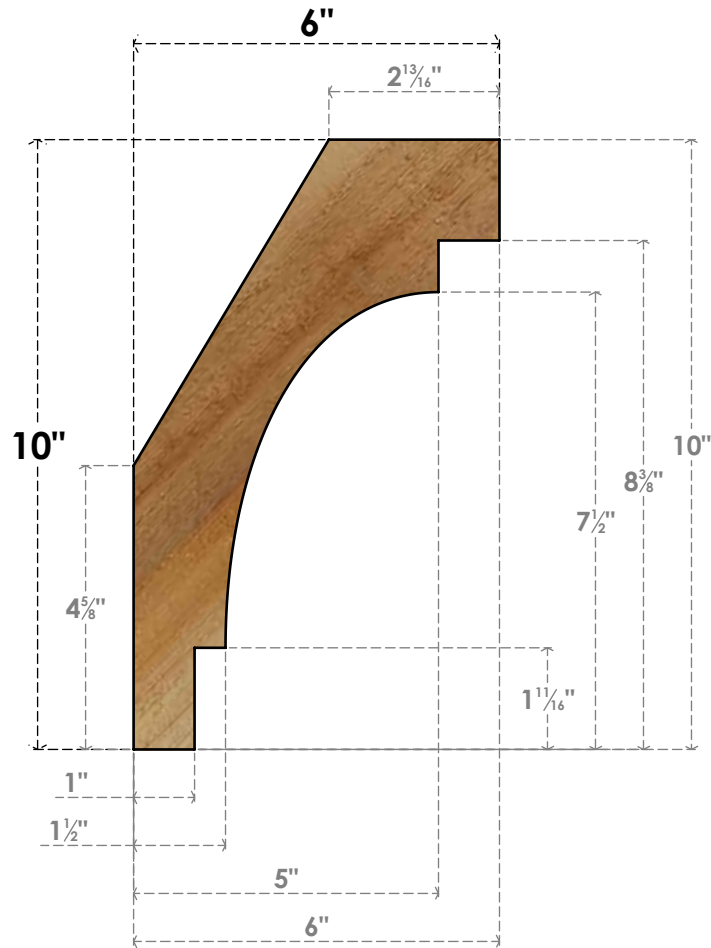

BRC06X06X10MRC00RWR

6"W X 6"D X 10"H MERCED ROUGH SAWN BRACE, WESTERN RED CEDAR

SIDE

FRONT

EKENA MILLWORK
 2300 WEST MAIN ST.
 CLARKSVILLE, TX 75426
 TOLL FREE: 866-607-0453
 WWW.EKENAMILLWORK.COM

NOTES

1. INSTALLATION TO BE COMPLETED IN ACCORDANCE WITH MANUFACTURER'S SPECIFICATIONS.
2. DRAWING MAY NOT BE TO SCALE
3. THIS DRAWING IS INTENDED FOR DESIGN AND PLANNING PURPOSES ONLY.
4. ALL INFORMATION CONTAINED HEREIN WAS CURRENT AT THE TIME OF DEVELOPMENT BUT MUST BE REVIEWED AND APPROVED BY THE PRODUCT MANUFACTURER TO BE CONSIDERED ACCURATE.
5. PRODUCTS ARE NOT KILN DRIED. THIS ITEM IS UNIQUE AND WILL CONTAIN THE NATURAL VARIATIONS THAT THE WOOD SPECIES OFFERS. THIS MAY RESULT IN VARIATIONS UP TO 1/4"